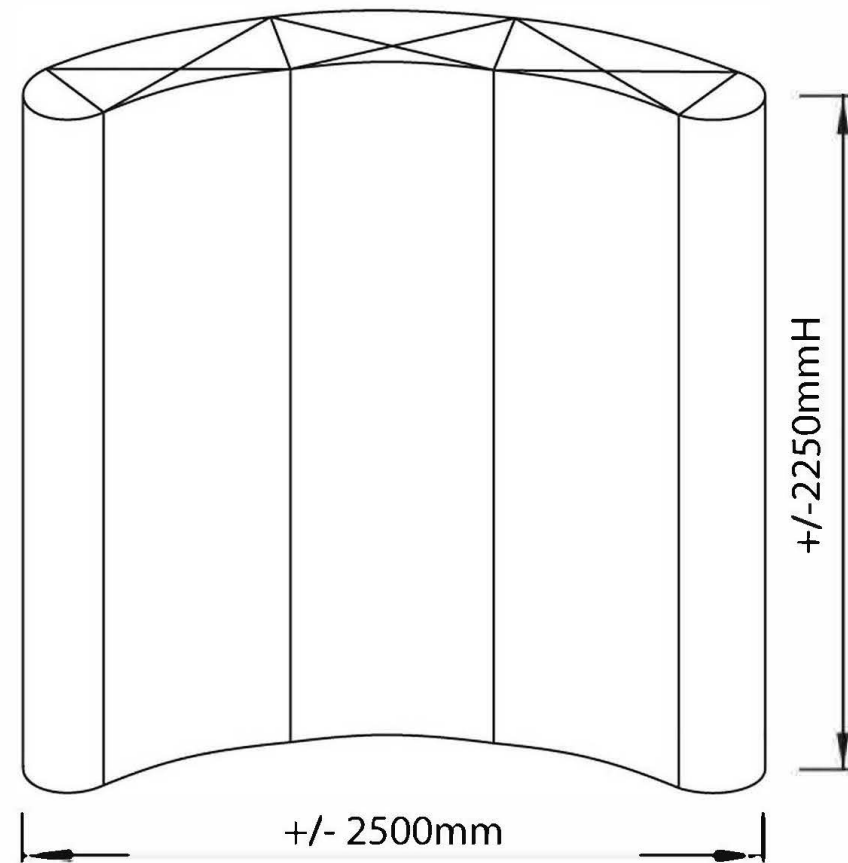

bsmart Pop-up 3x3 Curved System

Front View - Stand Size

Panel Size

Top View - Stand Size

Remark:

1. Please avoid putting small text on the cutting lines.
2. Please note the outer half of the side panels will turn to the back after set up and would not be visible when standing in the front
3. Please submit the file in the panel size of  $3365\text{mmW} \times 2235\text{mmH}$