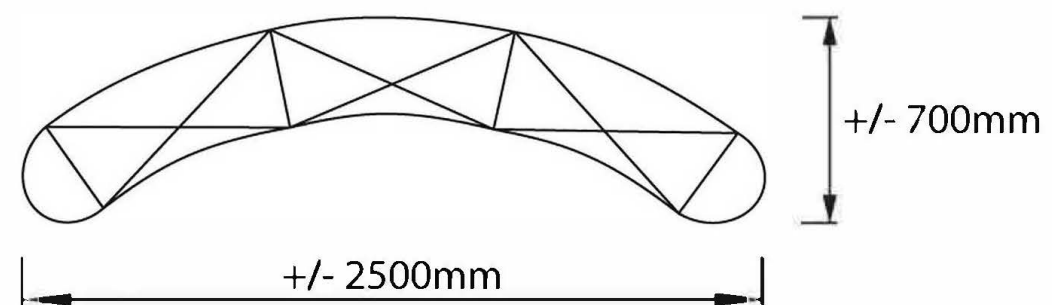

bsmart Pop-up 3x3 Curved System

Front View - Stand Size

Panel Size

Top View - Stand Size

Remark:

1. Please avoid putting small text on the cutting lines.
2. Please note the outer half of the side panels will turn to the back after set up and would not be visible when standing in the front
3. Please submit the file in the panel size of  $3365\text{mmW} \times 2235\text{mmH}$