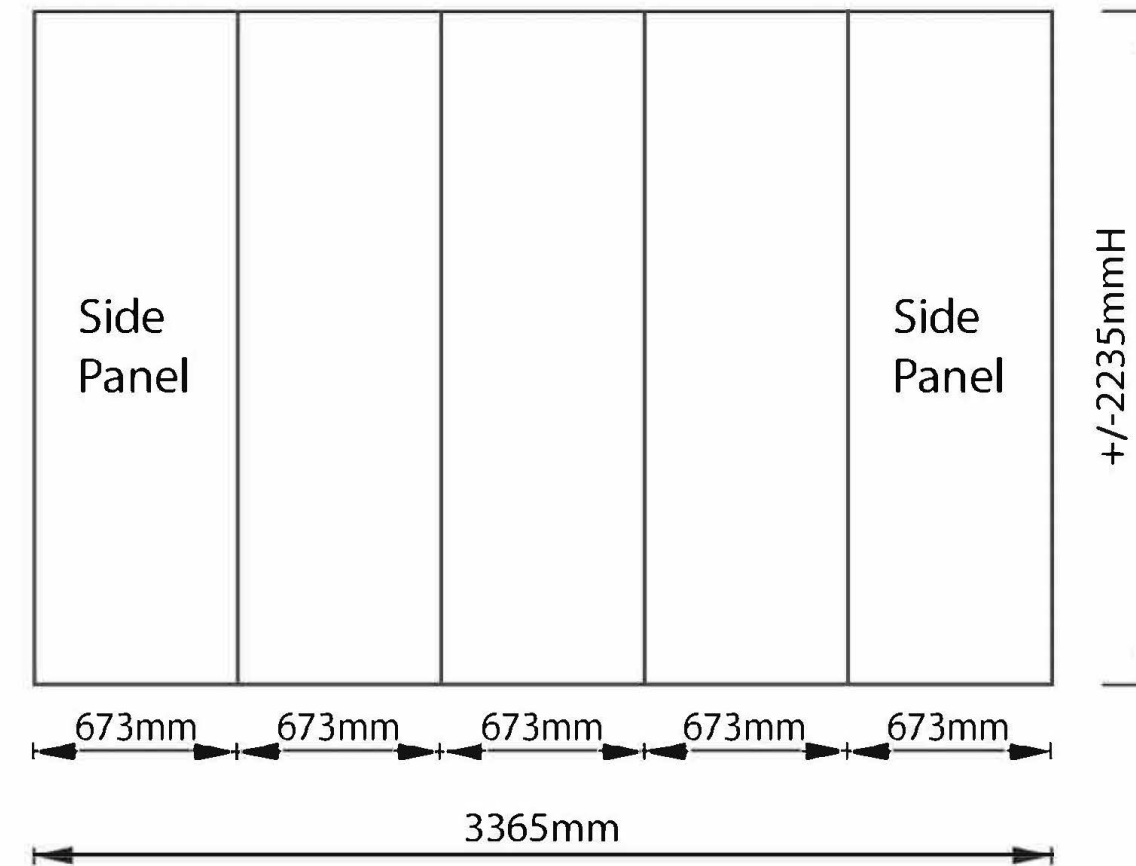

bsmart Pop-up 3x3 Curved System

Front View - Stand Size

Panel Size

Top View - Stand Size

Remark:

1. Please avoid putting small text on the cutting lines.
2. Please note the outer half of the side panels will turn to the back after set up and would not be visible when standing in the front
3. Please submit the file in the panel size of  $3365\text{mmW} \times 2235\text{mmH}$